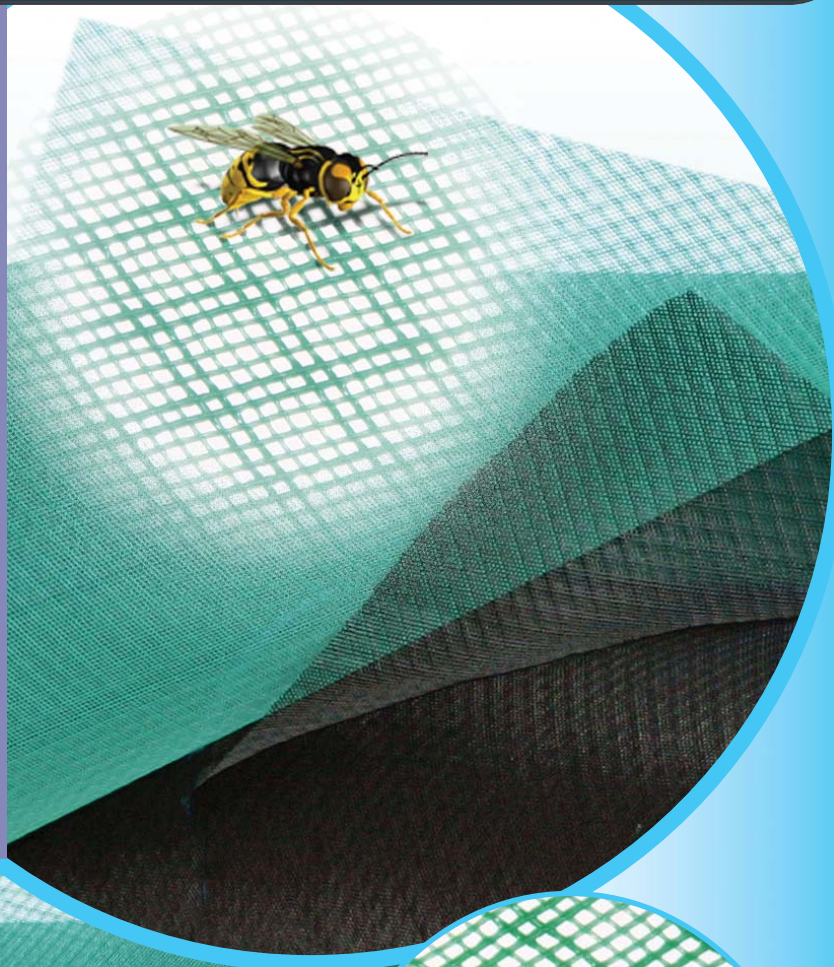

INSECT MESH

Insect Mesh is a high quality extruded HDPE plastic fine screening mesh, with a fine mesh structure offering effective protection from the smallest of insects and debris. The mesh provides excellent light transmission and allows good air-flow. The fine screening mesh is rigid, so that it can be installed in panels and used as insect netting in both temporary and permanent applications

- Ideal as an Insect mesh
- Manufactured from High Density Polyethylene
- UV Stabilised and rot resistant
- Chemical resistant
- Available in Black & Green, other colours can be manufactured to order subject to order quantity

MESH STRUCTURE ▼

SPECIFICATIONS

ROLL SIZE	COLOUR	NOMINAL MESH SIZE	WEIGHT	PART NUMBER
1.2m x 50m	Black	2mm x 2mm	230g/m ²	047000
1.2m x 50m	Green	2mm x 2mm	230g/m ²	008162